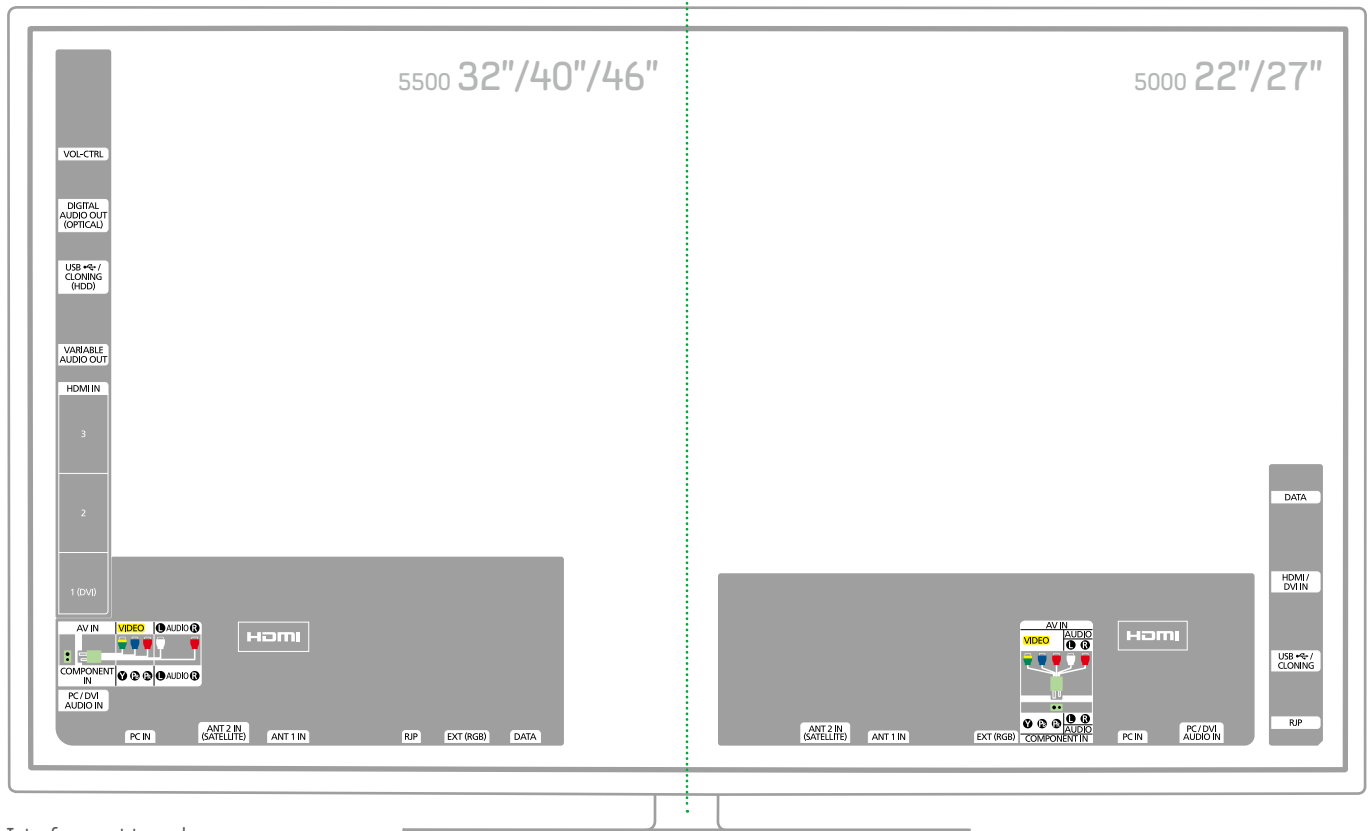

Special Feature (5000)

- DVB-T/C/S2, FHD, SIRCH/USB cloning, USB 2.0 Media (Music/JPEG/Movie)
- 1HDMI, Jack pack compatibility, SI system compatibility

Interface Board

Interfaces not to scale

Model		5500			5000		
		32 FHD	40 FHD	46 FHD	22 FHD	27 FHD	
Basic Info	Model Code	UE32D5500RH	UE40D5500RH	UE46D5500RH	UE22D5000NH	UE27D5000NH	
	Screen Size	32"	40"	46"	22"	27"	
Video	HD/FHD	Full HD	Full HD	Full HD	Full HD	Full HD	
	Resolution	1920*1080	1920*1080	1920*1080	1920*1080	1920*1080	
	Response Time	9ms	9ms	5.5ms	5ms	5ms	
	Viewing angle (H/V)	176°/176°	176°/176°	176°/176°	170°/160°	170°/160°	
	Backlight	LED	LED	LED	LED	LED	
	Dynamic Contrast Ratio	3,500,000 : 1	3,500,000 : 1	3,500,000 : 1	3,300,000 : 1	3,300,000 : 1	
	Brightness	300 cd/m ²	300 cd/m ²	300 cd/m ²	250 cd/m ²	300 cd/m ²	
Audio	Output	2*10W	2*10W	2*10W	2*3W	2*5W	
	Surround	SRS TheaterSound HD	SRS TheaterSound HD	SRS TheaterSound HD	SRS TheaterSound HD	SRS TheaterSound HD	
	Headphone Out	-	-	-	-	-	
	Bathroom Speaker Out	1.2W Mono, 8Ω	1.2W Mono, 8Ω	1.2W Mono, 8Ω	-	-	
Feature	Picture Engine	HyperReal Engine	HyperReal Engine	HyperReal Engine	HyperReal Engine	HyperReal Engine	
	Teletext	Yes	Yes	Yes	Yes	Yes	
	USB 2.0	Music/JPEG/Movie	Music/JPEG/Movie	Music/JPEG/Movie	Music/JPEG/Movie	Music/JPEG/Movie	
	Auto Channel Search	Yes	Yes	Yes	Yes	Yes	
	Swivel (left/right)	Yes (20°/20°)	Yes (20°/20°)	Yes (20°/20°)	No	No	
	3D (2D->3D)	No	No	No	No	No	
	Input & Output	RF In (Terrestrial/Cable input)	1	1	1	1	1
RF In (Satellite input)		1	1	1	1	1	
Component (Y/Pb/Pr)		1	1	1	1	1	
Headphone (Earphone)		-	-	-	1	1	
Scart		1	1	1	1	1	
Composite (AV)		1 (1: Common use for Component Y)	1 (1: Common use for Component Y)	1 (1: Common use for Component Y)	1 (1: Common use for Component Y)	1 (1: Common use for Component Y)	
HDMI		3	3	3	1	1	
CI Slot		1	1	1	1	1	
USB		1	1	1	1	1	
PC D-sub		1	1	1	1	1	
PC Audio Jack		1	1	1	1	1	
Audio Out (Variable Out) BathroomSPK		1	1	1	-	-	
Optical sound out		1	1	1	-	-	
RJ12 For External Control		1	1	1	1	1	
DC-out Jack		No	No	No	No	No	
Hospitality Feature	Hotel Mode Plug & Play	Yes	Yes	Yes	Yes	Yes	
	Audio Loop in (Headphone extension)	No	No	No	No	No	
	Hotel TV (RJ12 / IR pass through)	Interactive	Interactive	Interactive	Interactive	Interactive	
	Clock	-	-	-	-	-	
	Jack Pack Compatibility	Yes	Yes	Yes	Yes	Yes	
	USB Cloning	Yes	Yes	Yes	Yes	Yes	
	Bathroom Speaker output	Yes	Yes	Yes	-	-	
	Multi Code Remote	Yes	Yes	Yes	Yes	Yes	
	Screwed Battery Cover	Yes	Yes	Yes	Yes	Yes	
	Alarm Key	Standalone	Standalone	Standalone	Standalone	Standalone	
	Mixed channel list (DVB-T/T2/C/S2, Analog)	Standalone	Standalone	Standalone	Standalone	Standalone	
	Hotel logo display with time out setting	Yes	Yes	Yes	Yes	Yes	
	Auto Source mode	Yes	Yes	Yes	Yes	Yes	
	Dimension	Weight (Set) With Stand Kg	10.2	14.36	17.3	3.9	5.2
		Weight (Set) Without Stand Kg	7.46	11.08	13.74	3.6	4.6
Dimensions (WxDxH)mm With Stand		768.0*240.0*532.1	955.8*255.0*638.5	1091.8*275.0*714.8	522 * 144.8 * 377	645 * 176.3 * 453.3	
Accessory	Dimensions (WxDxH)mm Without Stand	768.0*29.9*468.2	955.8*29.9*574.0	1091.8*29.9*650.4	522 * 29.9 * 323.1	645 * 29.9 * 393.2	
	Remote Control	Yes	Yes	Yes	Yes	Yes	
VESA	Seamless RC (White Remote)	-	-	-	-	-	
	Dimensions (mm)	200 x 200	200 x 200	400 x 400	200*100	200*200	
System	Screw Size	M8	M8	M8	M8	M8	
	DTV Reception (DVB-T/T2/C/S2)	DVB-T/C/S2	DVB-T/C/S2	DVB-T/C/S2	DVB-T/C/S2	DVB-T/C/S2	
Power	Eco Flower (ErP grade)	X (ErP B)	X (ErP A)	X (ErP A)	X (ErP A)	X (ErP A)	
	Power	AC220~240V ~50Hz	AC220~240V ~50Hz	AC220~240V ~50Hz	AC220~240V ~50Hz	AC220~240V ~50Hz	
	Power Consumption (Watts)	80W	100W	130W	45W	65W	
	Standby Power Consumption (Watts)	0.31	0.3	0.31	0.29	0.26	
Energy Saving Mode Power Consumption (Watts)	Off (Watts)	59	65	69	25	37	
	Low	37	41	46	20	26	
Consumption (Watts)	Medium	30	33	35	18	22	
	High	23	25	27	16	18	
Security	Kensington Lock	Yes	Yes	Yes	Yes	Yes	